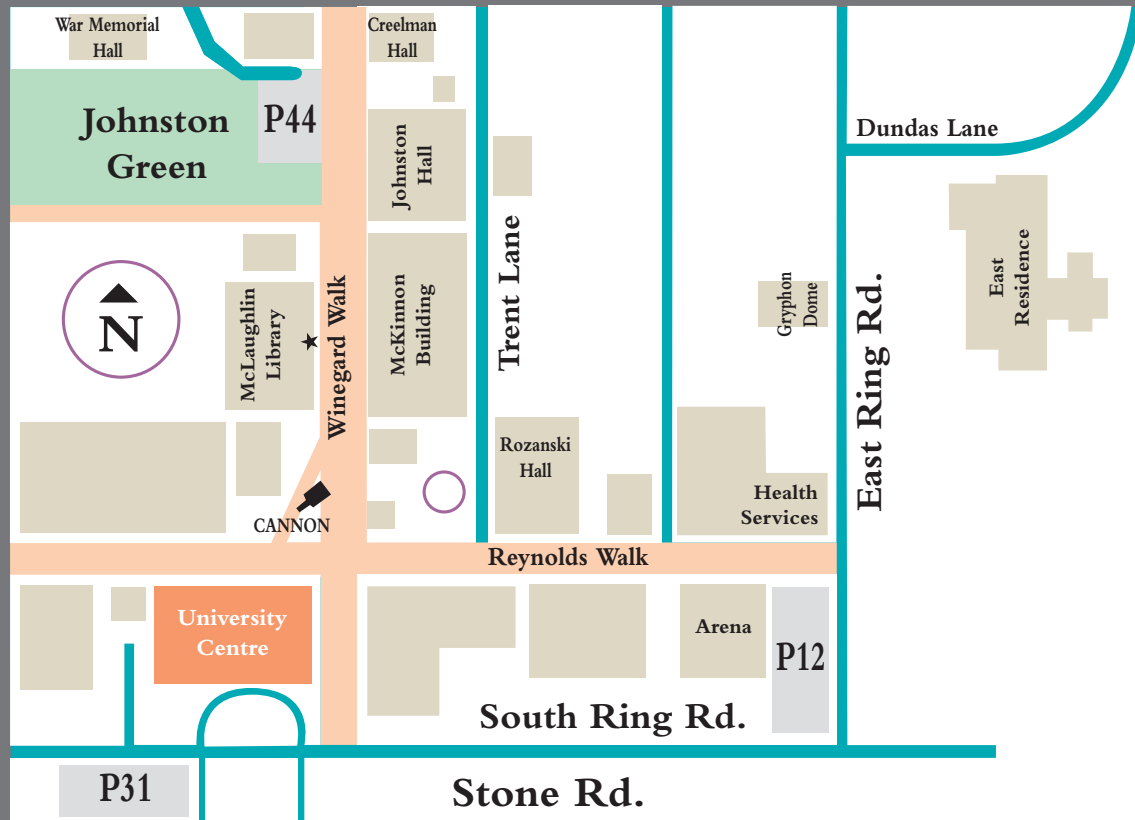

UNIVERSITY OF GUELPH CAMPUS GUIDE

School of Hospitality and
Tourism Management

College Ave.

Gordon St.

from Hwy. 401
exit 299

FUTURE
INN

RAMADA
INN

DAYS
INN